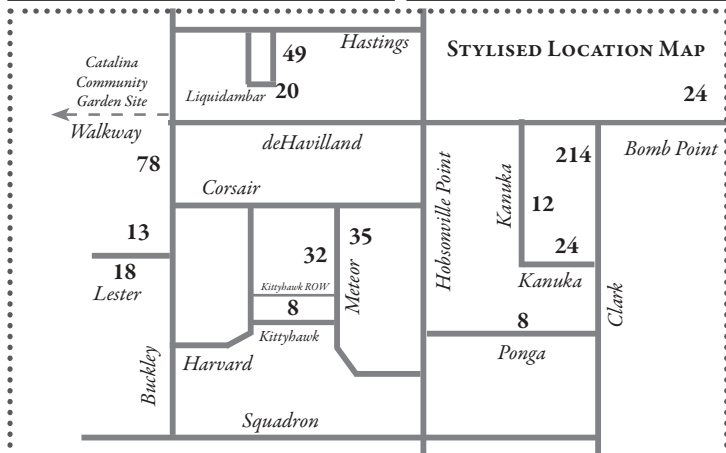

Catalina Community Garden
32 Meteor
Also see the site for the Garden in Buckley Avenue

Wish to Join a Garden Club for Residents of HP?
Pick up and fill in a Card from one of the gardens if you are interested in joining a Garden Club for Residents of HP.

24 Kanuka
Rep on site from Tiger Turf

THE COMPOST COLLECTIVE
32 Meteor
11am Worm Farming
Position, material ratio, do & do-nots.
12.30 Bokashi
The ferment/pickle process for your kitchen waste.
2pm Traditional Composting.
All participants receive a $40 discount off a compost system

Photographs may be taken of the gardens and their visitors on the day for publicity purposes.